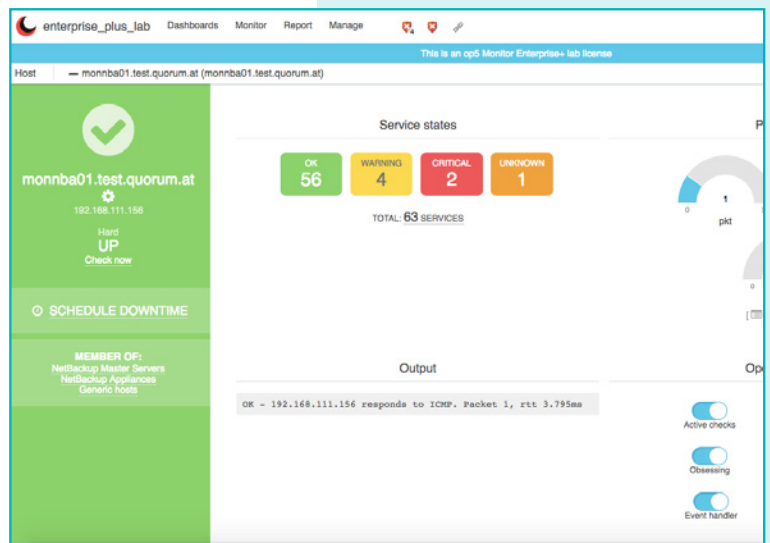

## SYMON FOR VERITAS

SYMON Monitoring Plugins for VERITAS integrate

- NetBackup appliances
- NetBackup software

into your Nagios based monitoring.

The SYMON Monitoring Plugins for Veritas NetBackup software and appliances consists of various checks for different components of the system. Some checks use a collector option where initially only the data required is collected and later can be analyzed in various options. This has been implemented to reduce the overhead with collection the same information over and over again and to minimize monitoring impact on NetBackup and the monitoring environment.

## EXAMPLE

## CHECK EXAMPLES

NETBACKUP CHECKS	NETBACKUP APPLIANCE CHECKS
SSH Status	Appliance load
Catalog backup status for Client	Volumes, partitions, disks
Client backup status	Deduplication space reduction
EMM database status	Power supply
Tape status, Job status, Policy status	PCI Slots, HBAs, NIC
Retention levels	Fans
Licence	CPU, RAID, IPS
MSDP pool	Memory
SLP images	Interfaces
Storage server status	CallHome, SSH status