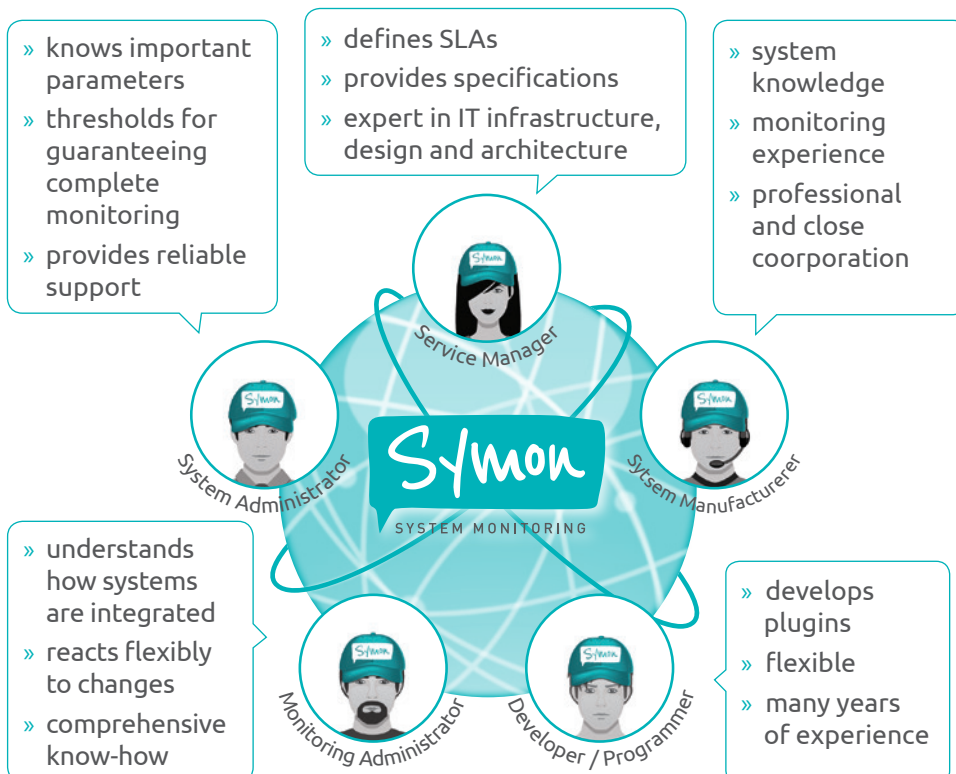

Symon

SYSTEM MONITORING

DATA SHEET

WHY SYMON?

- » integrated view of all systems
- » freely definable level of detail
- » individual adaptations possible
- » scalable solutions for any enterprise
- » further processing of data on an individual basis (trending, reporting, history, visualisation)
- » integration into different monitoring platforms

OP5

check

Nagios Core

ICINGA

Nagios XI

open IT COCKPIT

WATCHBOX

SUPPORTED MONITORING SYSTEMS

- » OP5
- » Nagios Core
- » Nagios XI
- » MK check
- » Open IT Cockpit
- » Icinga
- » Watchbox

COMBINED MONITORING EXPERTISE

SUBSCRIPTION

- » 1 subscription for complete environment
- » Vendor aligned tiering model
- » Only the highest tier level is licensed
- » Flexible tier upgrades

CONTACT

Do you have any questions?
Contact us!

info@symon-monitoring.com
www.symon-monitoring.com

+43 1 5810 5820

Währinger Straße 12/9
A 1090 Vienna | Austria